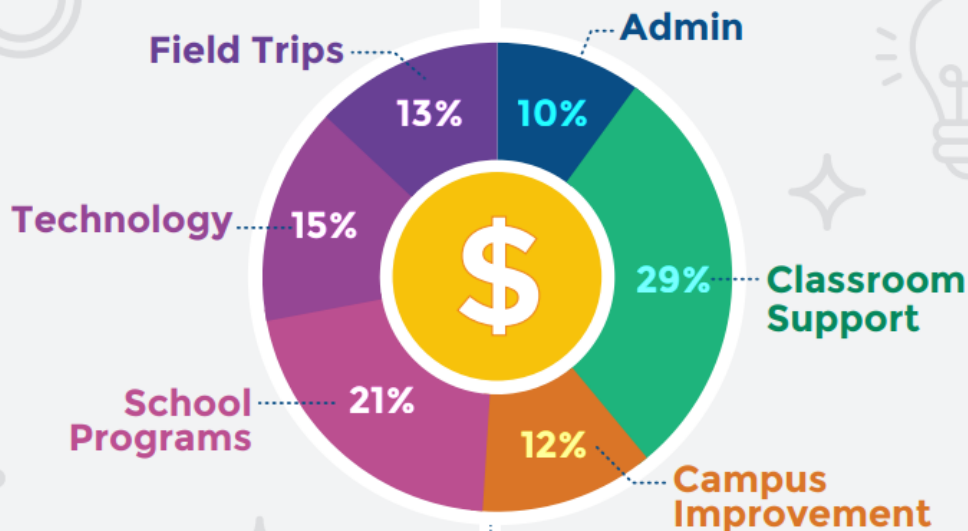

Cornerstone
Elementary PTA

CHAMELEON PRIDE DRIVE

DID YOU KNOW?

The PTA spends an average of **$100** per year on **EACH** student.

OUR GOAL IS TO RAISE $40,000

to fund programs above and beyond basic District provided resources

WHERE DOES YOUR $ GO?

✔ SUPPORT OUR CHILDREN

All the money raised goes directly to supporting CSE's academic excellence.

✔ SUPPORT OUR TEACHERS

To ensure that all classes have the support they need.

✔ EXPAND LEARNING VIA ENRICHMENT PROGRAMS

The majority of the CSE PTA's operating budget goes directly to programs that would not otherwise exist without your support. This includes Technology, Books, Field Trips, Playground, Field Day and more!

DONATE TODAY! CHAMELEON PRIDE DRIVE RUNS THROUGH OCT. 1ST